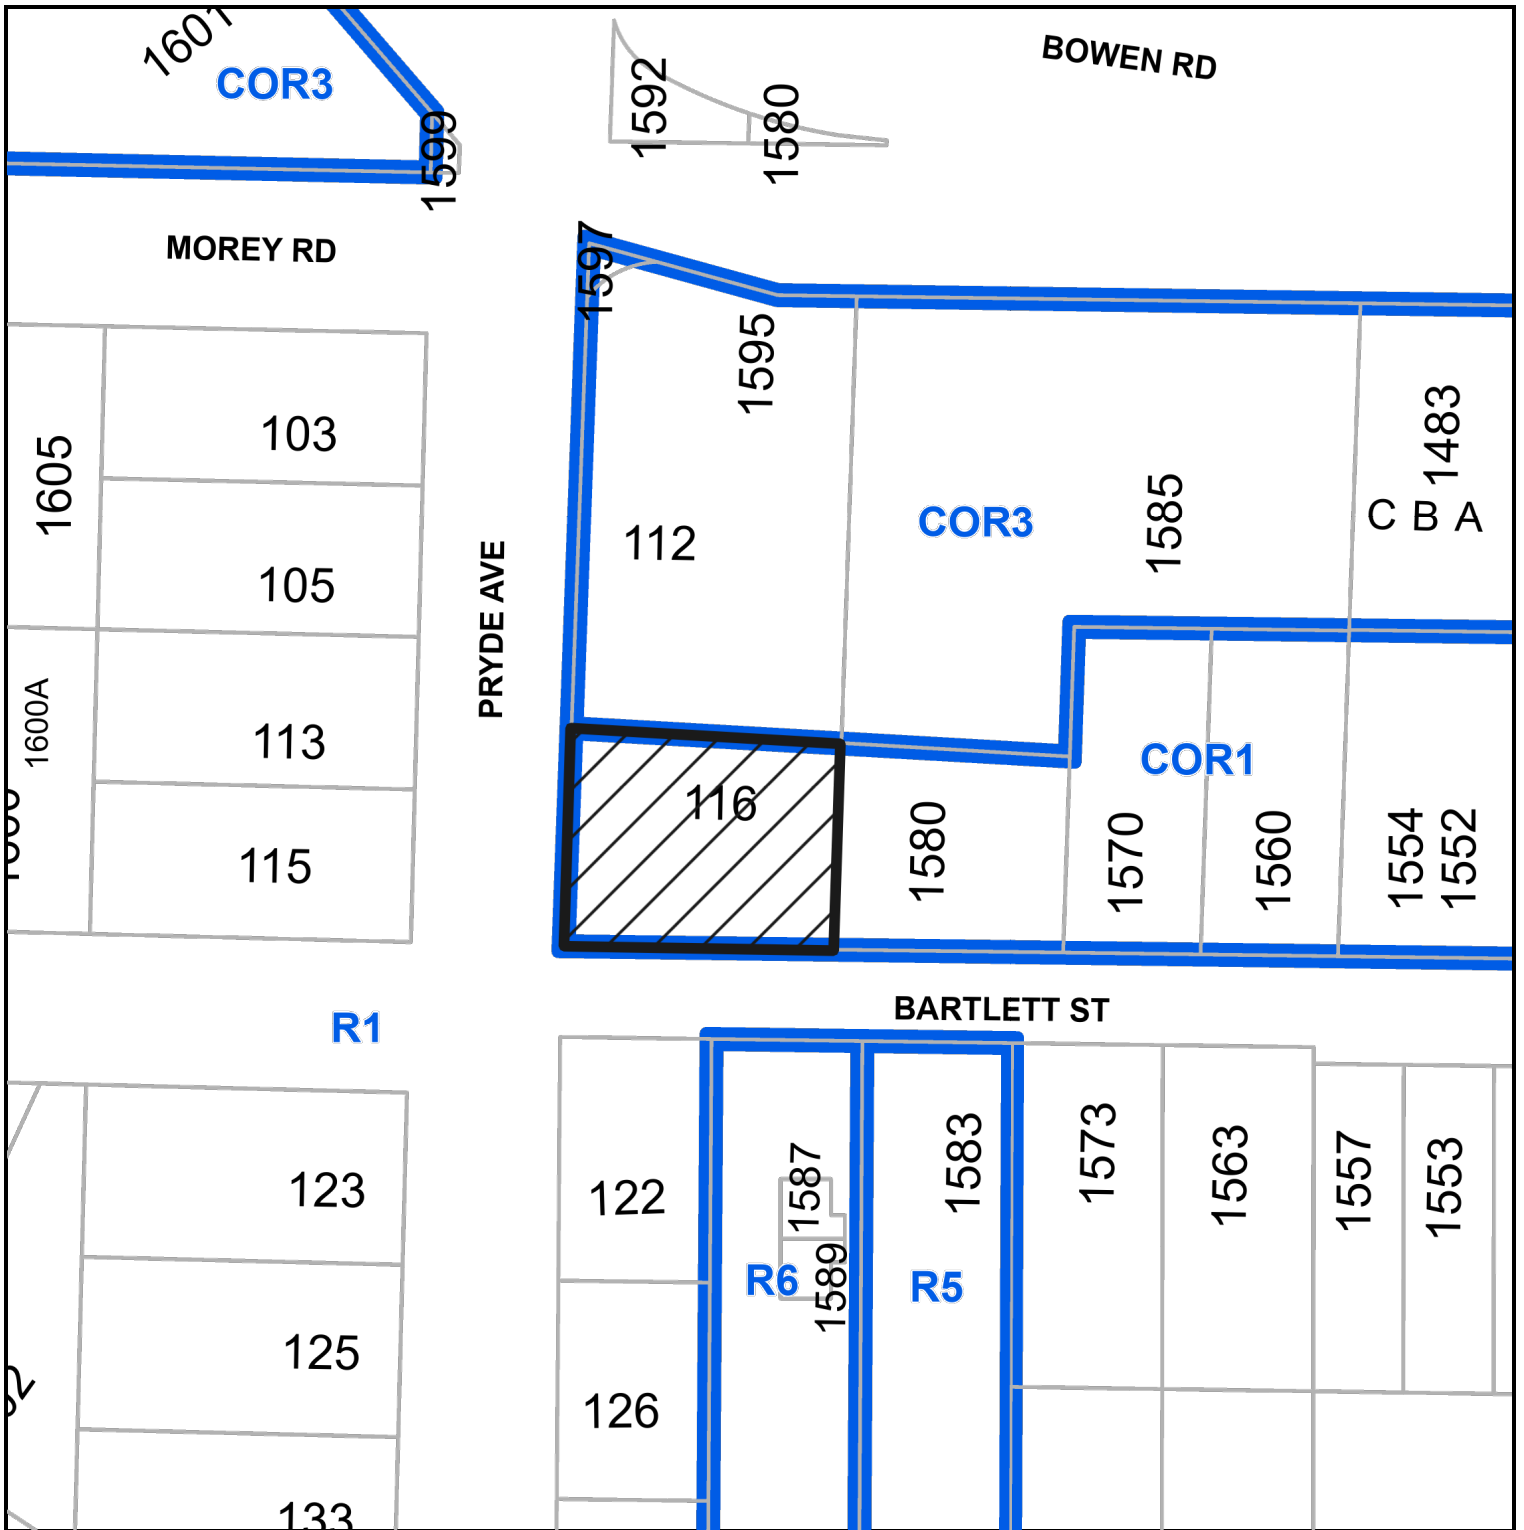

SUBJECT PROPERTY MAP

 116 Pryde Avenue